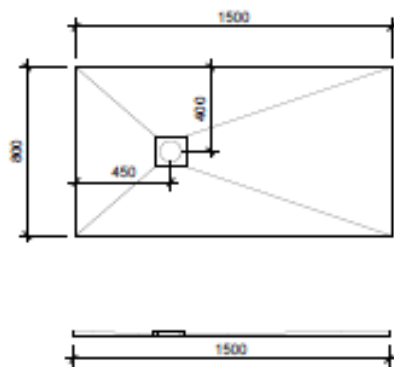

20mm CENTRE DRAIN SHOWER TRAYS · OFFSET SHOWER TRAYS

800 x 800 x 20 C/D
 900 x 900 x 20 C/D
 1000 x 1000 x 20 C/D
 1200 x 1200 x 20 C/D
 1500 x 1500 x 20 C/D

ORDER CODES

G0010 - 800 x 800 x 20 C/D
 G0020 - 900 x 900 x 20 C/D
 G0030 - 1000 x 1000 x 20 C/D
 G0040 - 1200 x 1200 x 20 C/D
 G0050 - 1500 x 1500 x 20 C/D
 G0163 - 1200 x 900 x 20 C/D

ORDER CODES

G0060 - 1000 x 1000 x 20 C/D
 G0070 - 1200 x 800 x 20 C/D
 G0080 - 1200 x 1000 x 20 C/D
 G0090 - 1200 x 1200 x 20 C/D
 G0100 - 1500 x 800 x 25 C/D
 G0110 - 1800 x 800 x 25 C/D
 G0162 - 1200 x 900 x 20 C/D

All trays unless otherwise specified have a min. 2% fall to drain

1600 x 1600 x 20mm C/D has a 1.8% fall to drain

1800 x 800 x 20mm C/D has a 1.84% fall to drain

SKYLINE
 BATHROOMS

Skyline Building Services Ltd
 Old Haigh Foundry Yard
 Leyland Mill Lane
 Wigan
 WN1 2SA
www.skylinebathrooms.co.uk
sales@skylinebuildinggroup.co.uk
 +44 (0) 1942 824 050