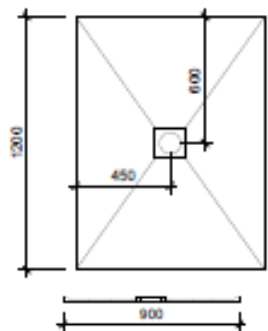

20mm CENTRE DRAIN SHOWER TRAYS · OFFSET SHOWER TRAYS

800 x 800 x 20 C/D
 900 x 900 x 20 C/D
 1000 x 1000 x 20 C/D
 1200 x 1200 x 20 C/D
 1500 x 1500 x 20 C/D

ORDER CODES

G0010 - 800 x 800 x 20 C/D
 G0020 - 900 x 900 x 20 C/D
 G0030 - 1000 x 1000 x 20 C/D
 G0040 - 1200 x 1200 x 20 C/D
 G0050 - 1500 x 1500 x 20 C/D
 G0163 - 1200 x 900 x 20 C/D

ORDER CODES

G0060 - 1000 x 1000 x 20 C/D
 G0070 - 1200 x 800 x 20 C/D
 G0080 - 1200 x 1000 x 20 C/D
 G0090 - 1200 x 1200 x 20 C/D
 G0100 - 1500 x 800 x 25 C/D
 G0110 - 1800 x 800 x 25 C/D
 G0162 - 1200 x 900 x 20 C/D

All trays unless otherwise specified have a min. 2% fall to drain

1600 x 1600 x 20mm C/D has a 1.8% fall to drain

1800 x 800 x 20mm C/D has a 1.84% fall to drain

SKYLINE
 BATHROOMS

Skyline Building Services Ltd
 Old Haigh Foundry Yard
 Leyland Mill Lane
 Wigan
 WN1 2SA
www.skylinebathrooms.co.uk
sales@skylinebuildinggroup.co.uk
 +44 (0) 1942 824 050