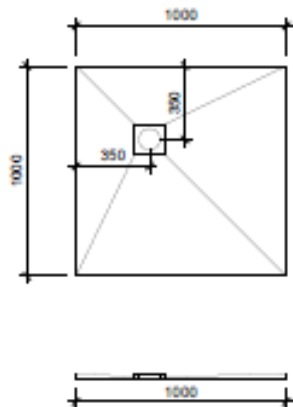

20mm CENTRE DRAIN SHOWER TRAYS · OFFSET SHOWER TRAYS

800 x 800 x 20 C/D
 900 x 900 x 20 C/D
 1000 x 1000 x 20 C/D
 1200 x 1200 x 20 C/D
 1500 x 1500 x 20 C/D

ORDER CODES

G0010 - 800 x 800 x 20 C/D
 G0020 - 900 x 900 x 20 C/D
 G0030 - 1000 x 1000 x 20 C/D
 G0040 - 1200 x 1200 x 20 C/D
 G0050 - 1500 x 1500 x 20 C/D
 G0163 - 1200 x 900 x 20 C/D

ORDER CODES

G0060 - 1000 x 1000 x 20 C/D
 G0070 - 1200 x 800 x 20 C/D
 G0080 - 1200 x 1000 x 20 C/D
 G0090 - 1200 x 1200 x 20 C/D
 G0100 - 1500 x 800 x 25 C/D
 G0110 - 1800 x 800 x 25 C/D
 G0162 - 1200 x 900 x 20 C/D

All trays unless otherwise specified have a min. 2% fall to drain

1600 x 1600 x 20mm C/D has a 1.8% fall to drain

1800 x 800 x 20mm C/D has a 1.84% fall to drain

SKYLINE
 BATHROOMS

Skyline Building Services Ltd
 Old Haigh Foundry Yard
 Leyland Mill Lane
 Wigan
 WN1 2SA
www.skylinebathrooms.co.uk
sales@skylinebuildinggroup.co.uk
 +44 (0) 1942 824 050