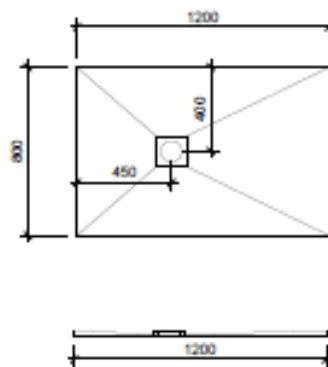

20mm CENTRE DRAIN SHOWER TRAYS · OFFSET SHOWER TRAYS

800 x 800 x 20 C/D
 900 x 900 x 20 C/D
 1000 x 1000 x 20 C/D
 1200 x 1200 x 20 C/D
 1500 x 1500 x 20 C/D

ORDER CODES

G0010 - 800 x 800 x 20 C/D
 G0020 - 900 x 900 x 20 C/D
 G0030 - 1000 x 1000 x 20 C/D
 G0040 - 1200 x 1200 x 20 C/D
 G0050 - 1500 x 1500 x 20 C/D
 G0163 - 1200 x 900 x 20 C/D

ORDER CODES

G0060 - 1000 x 1000 x 20 C/D
 G0070 - 1200 x 800 x 20 C/D
 G0080 - 1200 x 1000 x 20 C/D
 G0090 - 1200 x 1200 x 20 C/D
 G0100 - 1500 x 800 x 25 C/D
 G0110 - 1800 x 800 x 25 C/D
 G0162 - 1200 x 900 x 20 C/D

All trays unless otherwise specified have a min. 2% fall to drain

1600 x 1600 x 20mm C/D has a 1.8% fall to drain

1800 x 800 x 20mm C/D has a 1.84% fall to drain

SKYLINE
 BATHROOMS

Skyline Building Services Ltd
 Old Haigh Foundry Yard
 Leyland Mill Lane
 Wigan
 WN1 2SA
www.skylinebathrooms.co.uk
sales@skylinebuildinggroup.co.uk
 +44 (0) 1942 824 050