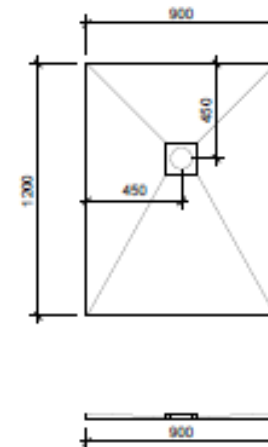

20mm CENTRE DRAIN SHOWER TRAYS · OFFSET SHOWER TRAYS

800 x 800 x 20 C/D
 900 x 900 x 20 C/D
 1000 x 1000 x 20 C/D
 1200 x 1200 x 20 C/D
 1500 x 1500 x 20 C/D

ORDER CODES

G0010 - 800 x 800 x 20 C/D
 G0020 - 900 x 900 x 20 C/D
 G0030 - 1000 x 1000 x 20 C/D
 G0040 - 1200 x 1200 x 20 C/D
 G0050 - 1500 x 1500 x 20 C/D
 G0163 - 1200 x 900 x 20 C/D

ORDER CODES

G0060 - 1000 x 1000 x 20 C/D
 G0070 - 1200 x 800 x 20 C/D
 G0080 - 1200 x 1000 x 20 C/D
 G0090 - 1200 x 1200 x 20 C/D
 G0100 - 1500 x 800 x 25 C/D
 G0110 - 1800 x 800 x 25 C/D
 G0162 - 1200 x 900 x 20 C/D

All trays unless otherwise specified have a min. 2% fall to drain

1600 x 1600 x 20mm C/D has a 1.8% fall to drain

1800 x 800 x 20mm C/D has a 1.84% fall to drain

SKYLINE
 BATHROOMS

Skyline Building Services Ltd
 Old Haigh Foundry Yard
 Leyland Mill Lane
 Wigan
 WN1 2SA
www.skylinebathrooms.co.uk
sales@skylinebuildinggroup.co.uk
 +44 (0) 1942 824 050