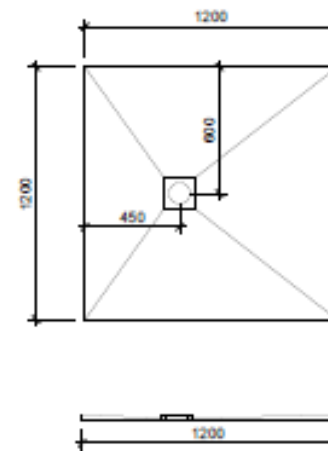

20mm CENTRE DRAIN SHOWER TRAYS · OFFSET SHOWER TRAYS

800 x 800 x 20 C/D
 900 x 900 x 20 C/D
 1000 x 1000 x 20 C/D
 1200 x 1200 x 20 C/D
 1500 x 1500 x 20 C/D

ORDER CODES

G0010 - 800 x 800 x 20 C/D
 G0020 - 900 x 900 x 20 C/D
 G0030 - 1000 x 1000 x 20 C/D
 G0040 - 1200 x 1200 x 20 C/D
 G0050 - 1500 x 1500 x 20 C/D
 G0163 - 1200 x 900 x 20 C/D

ORDER CODES

G0060 - 1000 x 1000 x 20 C/D
 G0070 - 1200 x 800 x 20 C/D
 G0080 - 1200 x 1000 x 20 C/D
 G0090 - 1200 x 1200 x 20 C/D
 G0100 - 1500 x 800 x 25 C/D
 G0110 - 1800 x 800 x 25 C/D
 G0162 - 1200 x 900 x 20 C/D

All trays unless otherwise specified have a min. 2% fall to drain

1600 x 1600 x 20mm C/D has a 1.8% fall to drain

1800 x 800 x 20mm C/D has a 1.84% fall to drain

SKYLINE
 BATHROOMS

Skyline Building Services Ltd
 Old Haigh Foundry Yard
 Leyland Mill Lane
 Wigan
 WN1 2SA
www.skylinebathrooms.co.uk
sales@skylinebuildinggroup.co.uk
 +44 (0) 1942 824 050