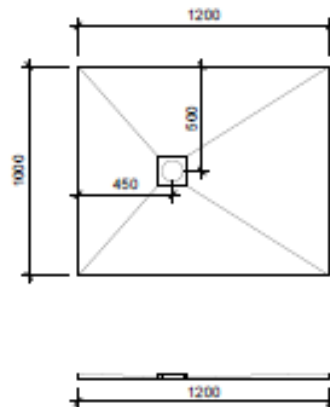

20mm CENTRE DRAIN SHOWER TRAYS · OFFSET SHOWER TRAYS

800 x 800 x 20 C/D
 900 x 900 x 20 C/D
 1000 x 1000 x 20 C/D
 1200 x 1200 x 20 C/D
 1500 x 1500 x 20 C/D

ORDER CODES

G0010 - 800 x 800 x 20 C/D
 G0020 - 900 x 900 x 20 C/D
 G0030 - 1000 x 1000 x 20 C/D
 G0040 - 1200 x 1200 x 20 C/D
 G0050 - 1500 x 1500 x 20 C/D
 G0163 - 1200 x 900 x 20 C/D

ORDER CODES

G0060 - 1000 x 1000 x 20 C/D
 G0070 - 1200 x 800 x 20 C/D
 G0080 - 1200 x 1000 x 20 C/D
 G0090 - 1200 x 1200 x 20 C/D
 G0100 - 1500 x 800 x 25 C/D
 G0110 - 1800 x 800 x 25 C/D
 G0162 - 1200 x 900 x 20 C/D

All trays unless otherwise specified have a min. 2% fall to drain

1600 x 1600 x 20mm C/D has a 1.8% fall to drain

1800 x 800 x 20mm C/D has a 1.84% fall to drain

SKYLINE
 BATHROOMS

Skyline Building Services Ltd
 Old Haigh Foundry Yard
 Leyland Mill Lane
 Wigan
 WN1 2SA
www.skylinebathrooms.co.uk
sales@skylinebuildinggroup.co.uk
 +44 (0) 1942 824 050