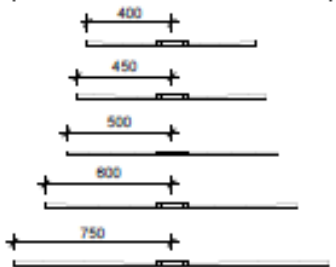

20mm CENTRE DRAIN SHOWER TRAYS · OFFSET SHOWER TRAYS

800 x 800 x 20 C/D
 900 x 900 x 20 C/D
 1000 x 1000 x 20 C/D
 1200 x 1200 x 20 C/D
 1500 x 1500 x 20 C/D

ORDER CODES

G0010 - 800 x 800 x 20 C/D
 G0020 - 900 x 900 x 20 C/D
 G0030 - 1000 x 1000 x 20 C/D
 G0040 - 1200 x 1200 x 20 C/D
 G0050 - 1500 x 1500 x 20 C/D
 G0163 - 1200 x 900 x 20 C/D

ORDER CODES

G0060 - 1000 x 1000 x 20 C/D
 G0070 - 1200 x 800 x 20 C/D
 G0080 - 1200 x 1000 x 20 C/D
 G0090 - 1200 x 1200 x 20 C/D
 G0100 - 1500 x 800 x 25 C/D
 G0110 - 1800 x 800 x 25 C/D
 G0162 - 1200 x 900 x 20 C/D

All trays unless otherwise specified have a min. 2% fall to drain

1600 x 1600 x 20mm C/D has a 1.8% fall to drain

1800 x 800 x 20mm C/D has a 1.84% fall to drain

SKYLINE
 BATHROOMS

Skyline Building Services Ltd
 Old Haigh Foundry Yard
 Leyland Mill Lane
 Wigan
 WN1 2SA
www.skylinebathrooms.co.uk
sales@skylinebuildinggroup.co.uk
 +44 (0) 1942 824 050