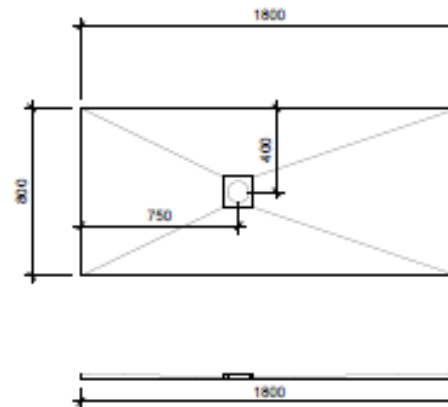

20mm CENTRE DRAIN SHOWER TRAYS · OFFSET SHOWER TRAYS

800 x 800 x 20 C/D
 900 x 900 x 20 C/D
 1000 x 1000 x 20 C/D
 1200 x 1200 x 20 C/D
 1500 x 1500 x 20 C/D

ORDER CODES

G0010 - 800 x 800 x 20 C/D
 G0020 - 900 x 900 x 20 C/D
 G0030 - 1000 x 1000 x 20 C/D
 G0040 - 1200 x 1200 x 20 C/D
 G0050 - 1500 x 1500 x 20 C/D
 G0163 - 1200 x 900 x 20 C/D

ORDER CODES

G0060 - 1000 x 1000 x 20 C/D
 G0070 - 1200 x 800 x 20 C/D
 G0080 - 1200 x 1000 x 20 C/D
 G0090 - 1200 x 1200 x 20 C/D
 G0100 - 1500 x 800 x 25 C/D
 G0110 - 1800 x 800 x 25 C/D
 G0162 - 1200 x 900 x 20 C/D

All trays unless otherwise specified have a min. 2% fall to drain

1600 x 1600 x 20mm C/D has a 1.8% fall to drain

1800 x 800 x 20mm C/D has a 1.84% fall to drain

SKYLINE
 BATHROOMS

Skyline Building Services Ltd
 Old Haigh Foundry Yard
 Leyland Mill Lane
 Wigan
 WN1 2SA
www.skylinebathrooms.co.uk
sales@skylinebuildinggroup.co.uk
 +44 (0) 1942 824 050